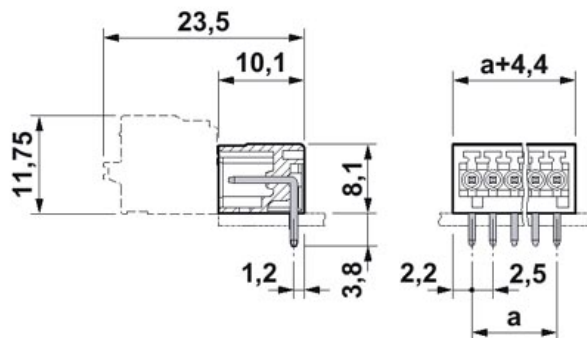

▶ Extract from the online catalog

Header, nominal current: 4 A, rated voltage: 80 V, pitch: 2.5 mm, no. of positions: 6, mounting: Soldering

The illustration shows an 11-position version

Order No.	1881480
Ord designation	MC 0,5/ 6-G-2,5
EAN	4017918156725
Pack	50 Pcs.
Customs tariff	85369010
Catalog page information	Page 80 (CC-2005)

▶ Technical data

Dimensions / positions

Pitch	2.5 mm
Dimension a	12.5 mm
Number of positions	6
Pin dimensions	0,8 x 0,8 mm
Hole diameter	1.2 mm

Technical data

Insulating material group	I
Rated surge voltage (III/3)	1.5 kV
Rated surge voltage (III/2)	2.5 kV
Rated surge voltage (II/2)	2.5 kV
Rated voltage (III/2)	160 V
Rated voltage (II/2)	320 V
Connection in acc. with standard	EN-VDE
Nominal current I_N	4 A
Nominal voltage U_N	80 V
Maximum load current	4 A
Insulating material	PA
Inflammability class acc. to UL 94	V0

► Certificates

Certificate logos

UL

Nominal voltage U_N	125 V
Nominal current I_N	4 A

CUL

Nominal voltage U_N	125 V
Nominal current I_N	4 A

► Drawings

Drilling diagram

Dimensioned drawing

► Accessories

Item	Designation	Description
Marking		
0804853	SK 2,54/2,8:FORTL.ZAHLEN	Marker card, printed horizontally, self-adhesive, 10-section marker strip, 12 identical decades marked 1-10, 11-20 etc. up to 91-100, sufficient for 120 terminal blocks
Plug/Adapter		
1881435	CP-MC 0,5	Coding section, is inserted into the groove in the header, red insulating material