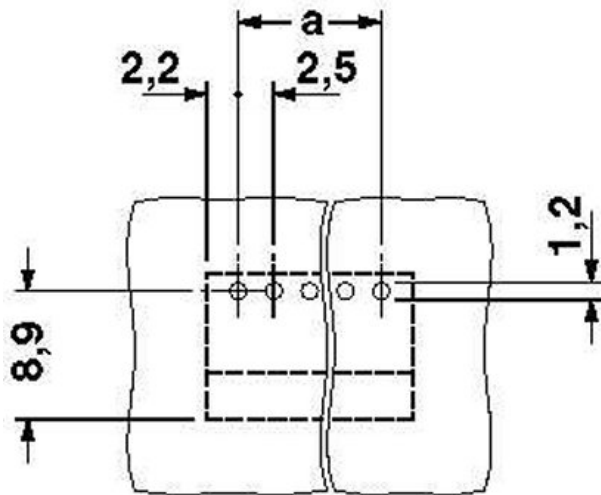

▶ Extract from the online catalog

Header, nominal current: 4 A, rated voltage: 80 V, pitch: 2.5 mm, no. of positions: 6, mounting: Soldering

The illustration shows an 11-position version

Order No.	1881480
Ord designation	MC 0,5/ 6-G-2,5
EAN	4017918156725
Pack	50 Pcs.
Customs tariff	85369010
Catalog page information	Page 80 (CC-2005)

▶ Technical data

Dimensions / positions

Pitch	2.5 mm
Dimension a	12.5 mm
Number of positions	6
Pin dimensions	0,8 x 0,8 mm
Hole diameter	1.2 mm

Technical data

Insulating material group	I
Rated surge voltage (III/3)	1.5 kV
Rated surge voltage (III/2)	2.5 kV
Rated surge voltage (II/2)	2.5 kV
Rated voltage (III/2)	160 V
Rated voltage (II/2)	320 V
Connection in acc. with standard	EN-VDE
Nominal current I_N	4 A
Nominal voltage U_N	80 V
Maximum load current	4 A
Insulating material	PA
Inflammability class acc. to UL 94	V0

Dimensioned drawing

► Accessories

Item	Designation	Description
Marking		
0804853	SK 2,54/2,8:FORTL.ZAHLEN	Marker card, printed horizontally, self-adhesive, 10-section marker strip, 12 identical decades marked 1-10, 11-20 etc. up to 91-100, sufficient for 120 terminal blocks
Plug/Adapter		
1881435	CP-MC 0,5	Coding section, is inserted into the groove in the header, red insulating material

► Additional products

Item	Designation	Description
General		
1881367	FK-MC 0,5/ 6-ST-2,5	Plug component, nominal current: 4 A, rated voltage: 80 V, pitch: 2.5 mm, no. of positions: 6, type of connection: Spring-cage connection