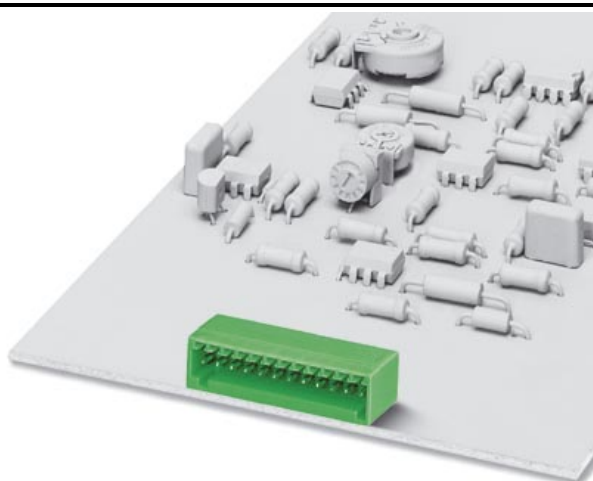

▶ Extract from the online catalog

Header, nominal current: 4 A, rated voltage: 80 V, pitch: 2.5 mm, no. of positions: 6, mounting: Soldering

The illustration shows an 11-position version

Order No.	1881480
Ord designation	MC 0,5/ 6-G-2,5
EAN	4017918156725
Pack	50 Pcs.
Customs tariff	85369010
Catalog page information	Page 80 (CC-2005)

▶ Technical data

Dimensions / positions

Pitch	2.5 mm
Dimension a	12.5 mm
Number of positions	6
Pin dimensions	0,8 x 0,8 mm
Hole diameter	1.2 mm

Technical data

Insulating material group	I
Rated surge voltage (III/3)	1.5 kV
Rated surge voltage (III/2)	2.5 kV
Rated surge voltage (II/2)	2.5 kV
Rated voltage (III/2)	160 V
Rated voltage (II/2)	320 V
Connection in acc. with standard	EN-VDE
Nominal current I_N	4 A
Nominal voltage U_N	80 V
Maximum load current	4 A
Insulating material	PA
Inflammability class acc. to UL 94	V0

Dimensioned drawing

► Accessories

Item	Designation	Description
Marking		
0804853	SK 2,54/2,8:FORTL.ZAHLEN	Marker card, printed horizontally, self-adhesive, 10-section marker strip, 12 identical decades marked 1-10, 11-20 etc. up to 91-100, sufficient for 120 terminal blocks
Plug/Adapter		
1881435	CP-MC 0,5	Coding section, is inserted into the groove in the header, red insulating material

► Additional products

Item	Designation	Description
General		
1881367	FK-MC 0,5/ 6-ST-2,5	Plug component, nominal current: 4 A, rated voltage: 80 V, pitch: 2.5 mm, no. of positions: 6, type of connection: Spring-cage connection